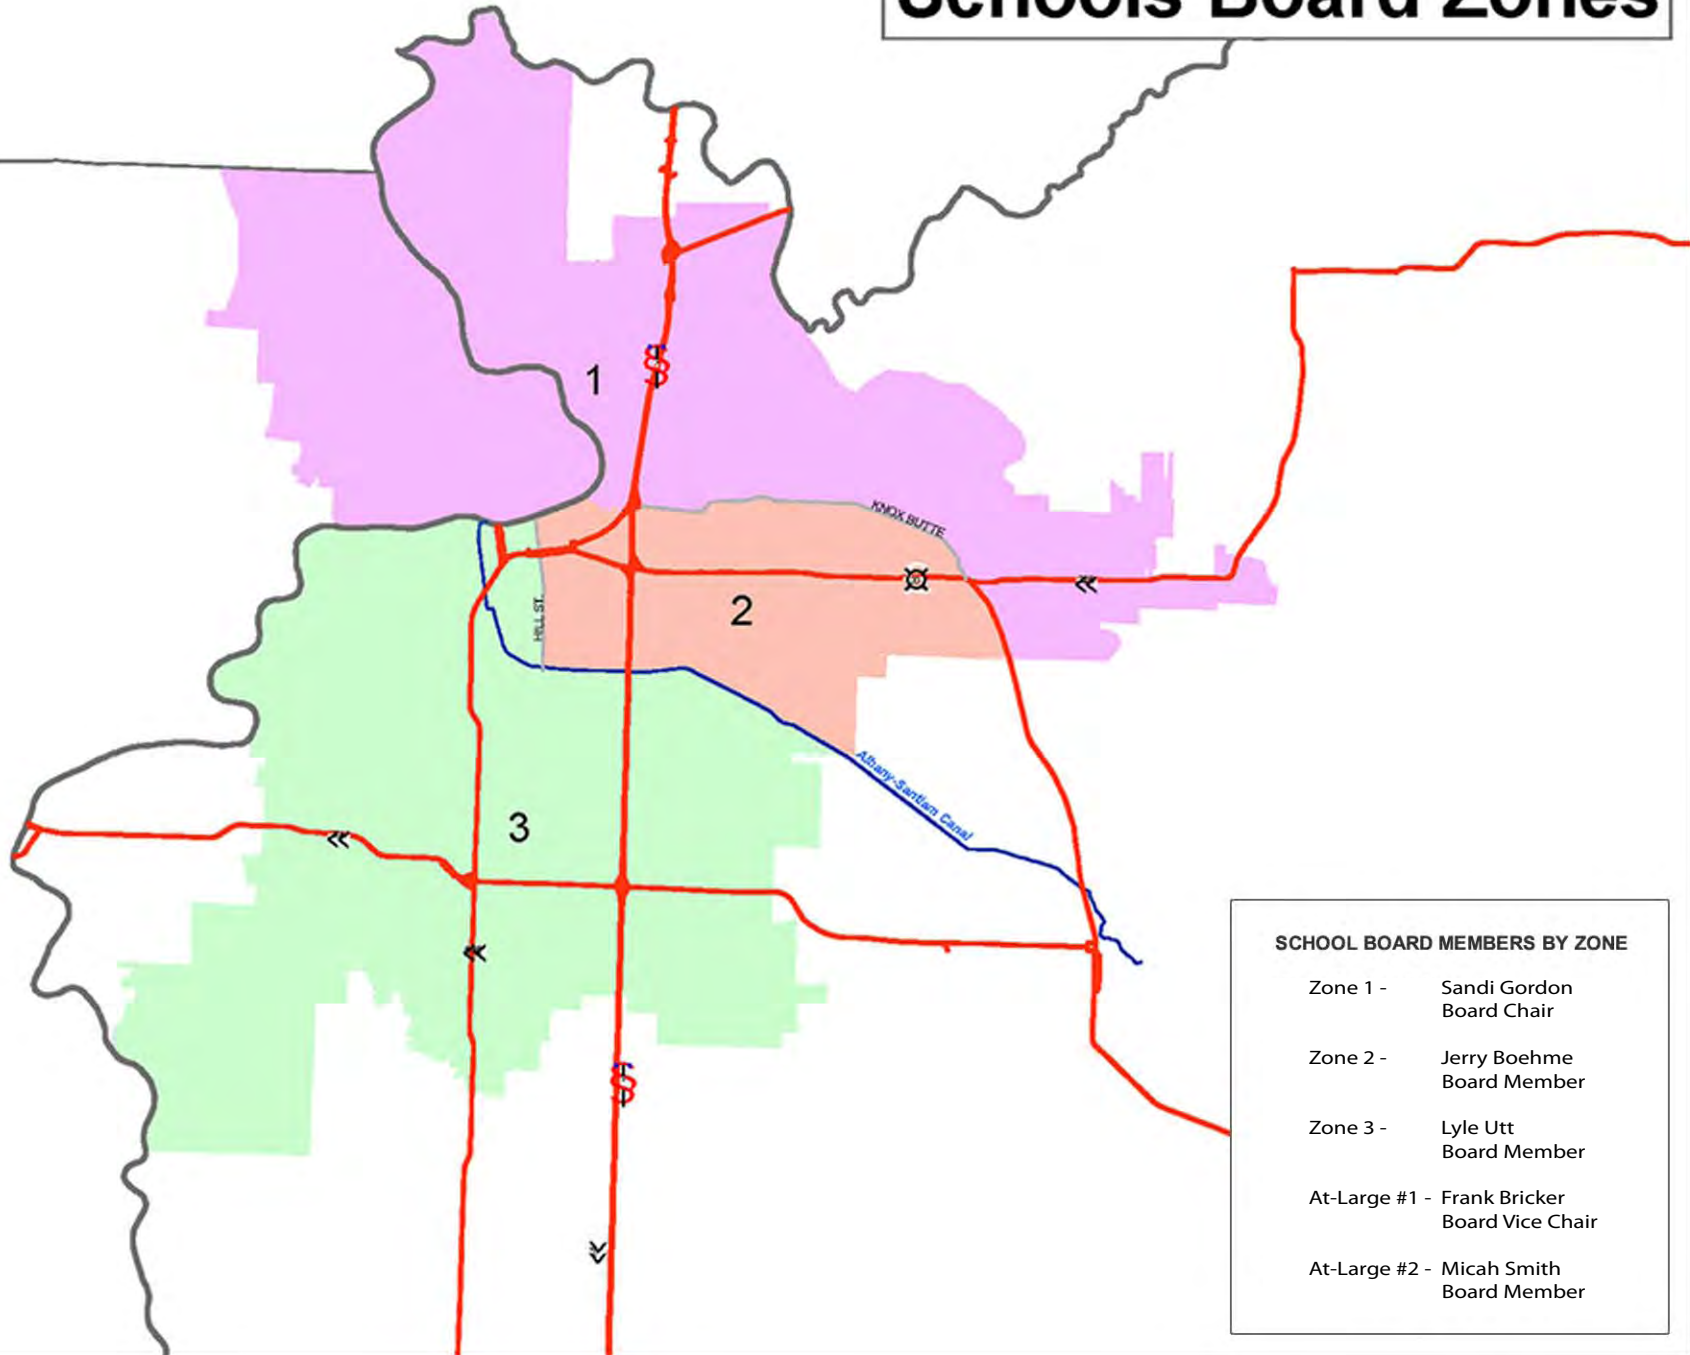

Greater Albany Public Schools Board Zones

SCHOOL BOARD MEMBERS BY ZONE

- Zone 1 - Sandi Gordon
Board Chair
- Zone 2 - Jerry Boehme
Board Member
- Zone 3 - Lyle Utt
Board Member
- At-Large #1 - Frank Bricker
Board Vice Chair
- At-Large #2 - Micah Smith
Board Member