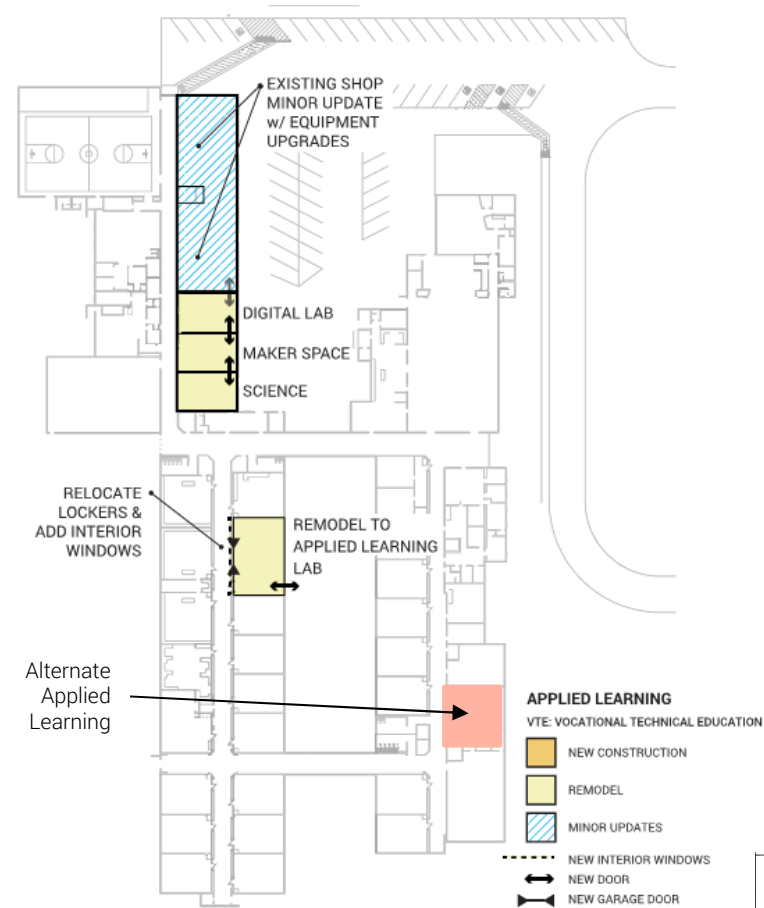

Calapooia

Bond Promise – Applied Learning

Square Footage

Bond Promise

Classroom 13	875 sf
Classroom 14	857 sf

Proposed Design

Classroom 03	1,664 sf
--------------	----------

Difference	- 86 sf
------------	---------

Scope

Bond Promise

- Classroom 13 – Applied Learning
- Classroom 14 – Applied Learning
- Doors between classrooms and to courtyard
- Windows into Hallway

Proposed Design

- Classroom 3 - Applied Learning
- Small group learning
- AVID Classes
- New windows into hallway