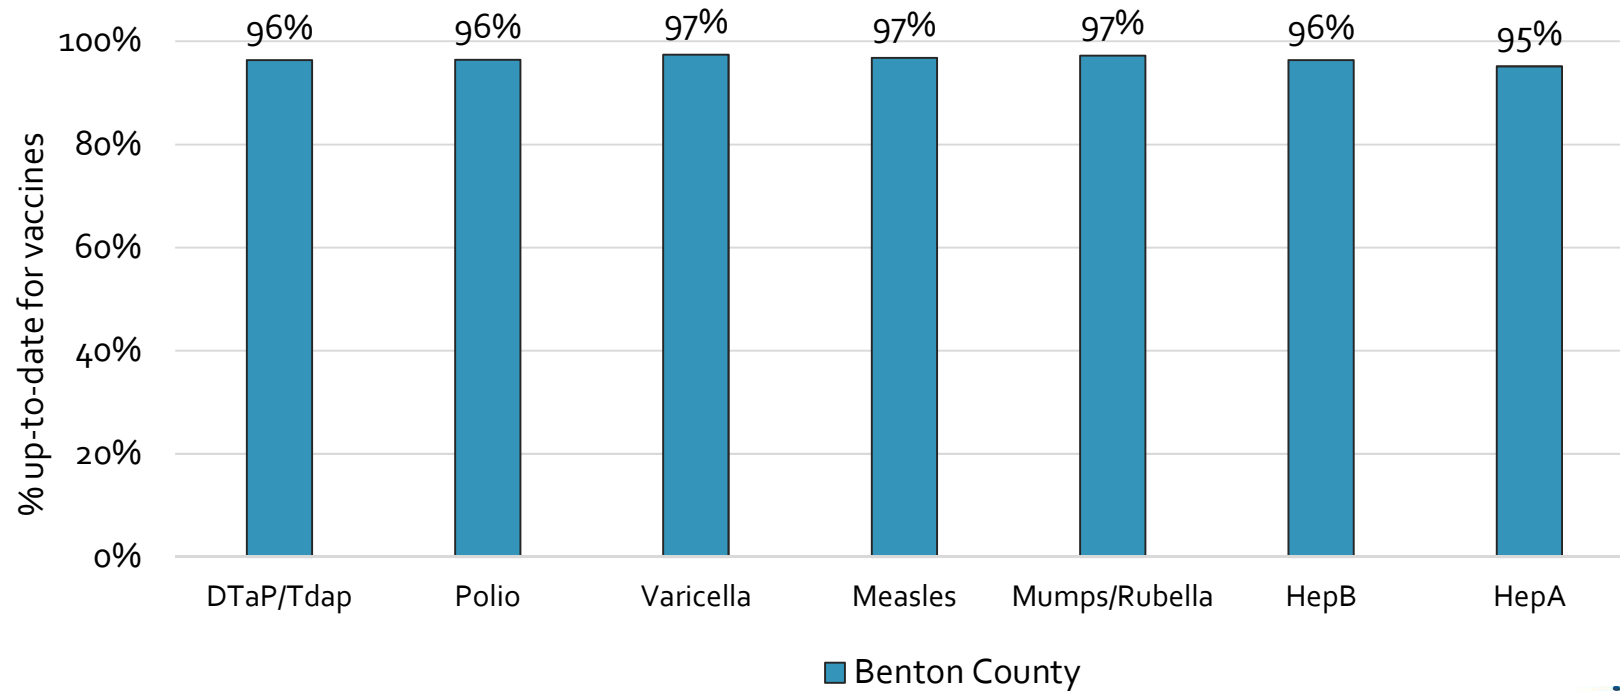

How many school-age kids* are up-to-date on vaccines in your county?

*Kindergarten through 12th grade.

Assessment date: 02/29/2016

Data source: Immunization Primary Review Summary Reports