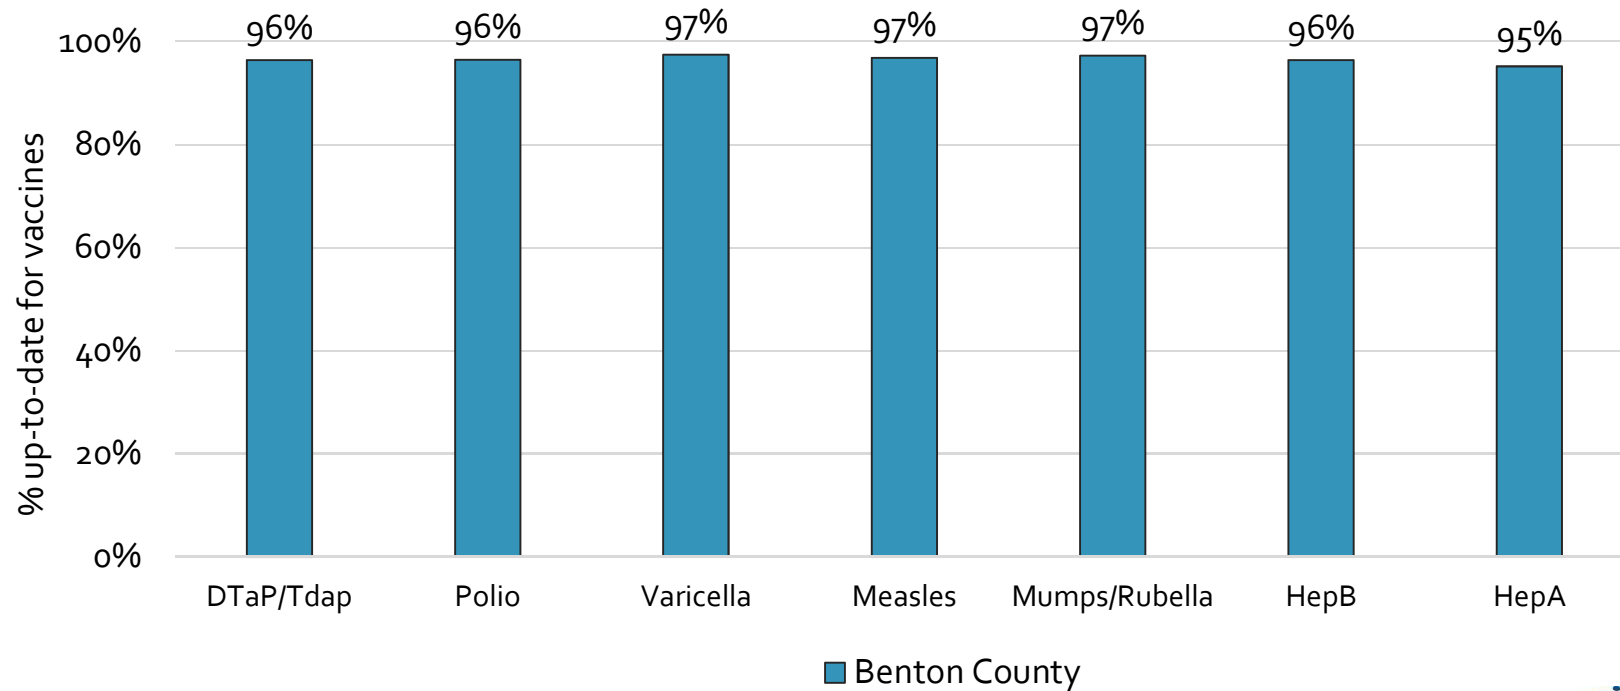

How many school-age kids* are up-to-date on vaccines in your county?

*Kindergarten through 12th grade.

Assessment date: 02/29/2016

Data source: Immunization Primary Review Summary Reports