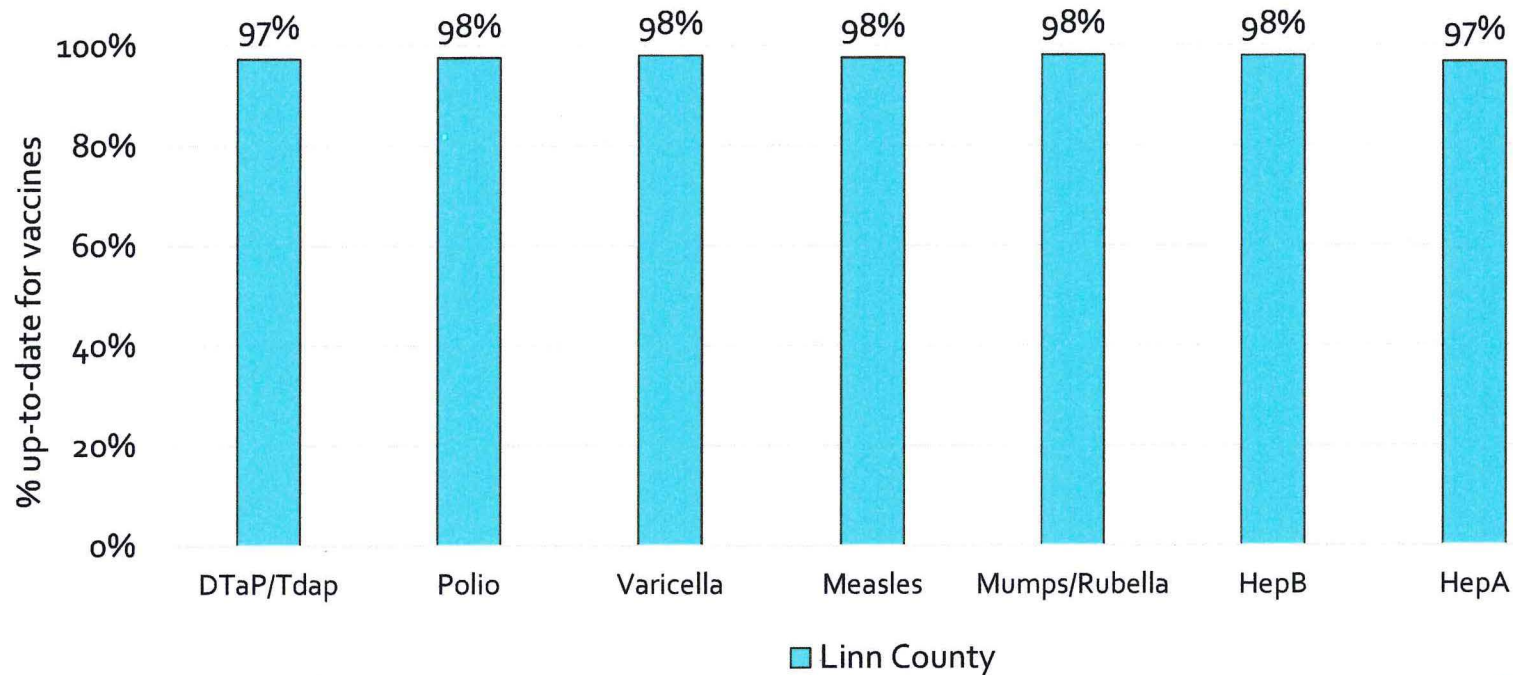

How many school-age kids* are up-to-date on vaccines in your county?

*Kindergarten through 12th grade.

Assessment date: 02/29/2016

Data source: Immunization Primary Review Summary Reports