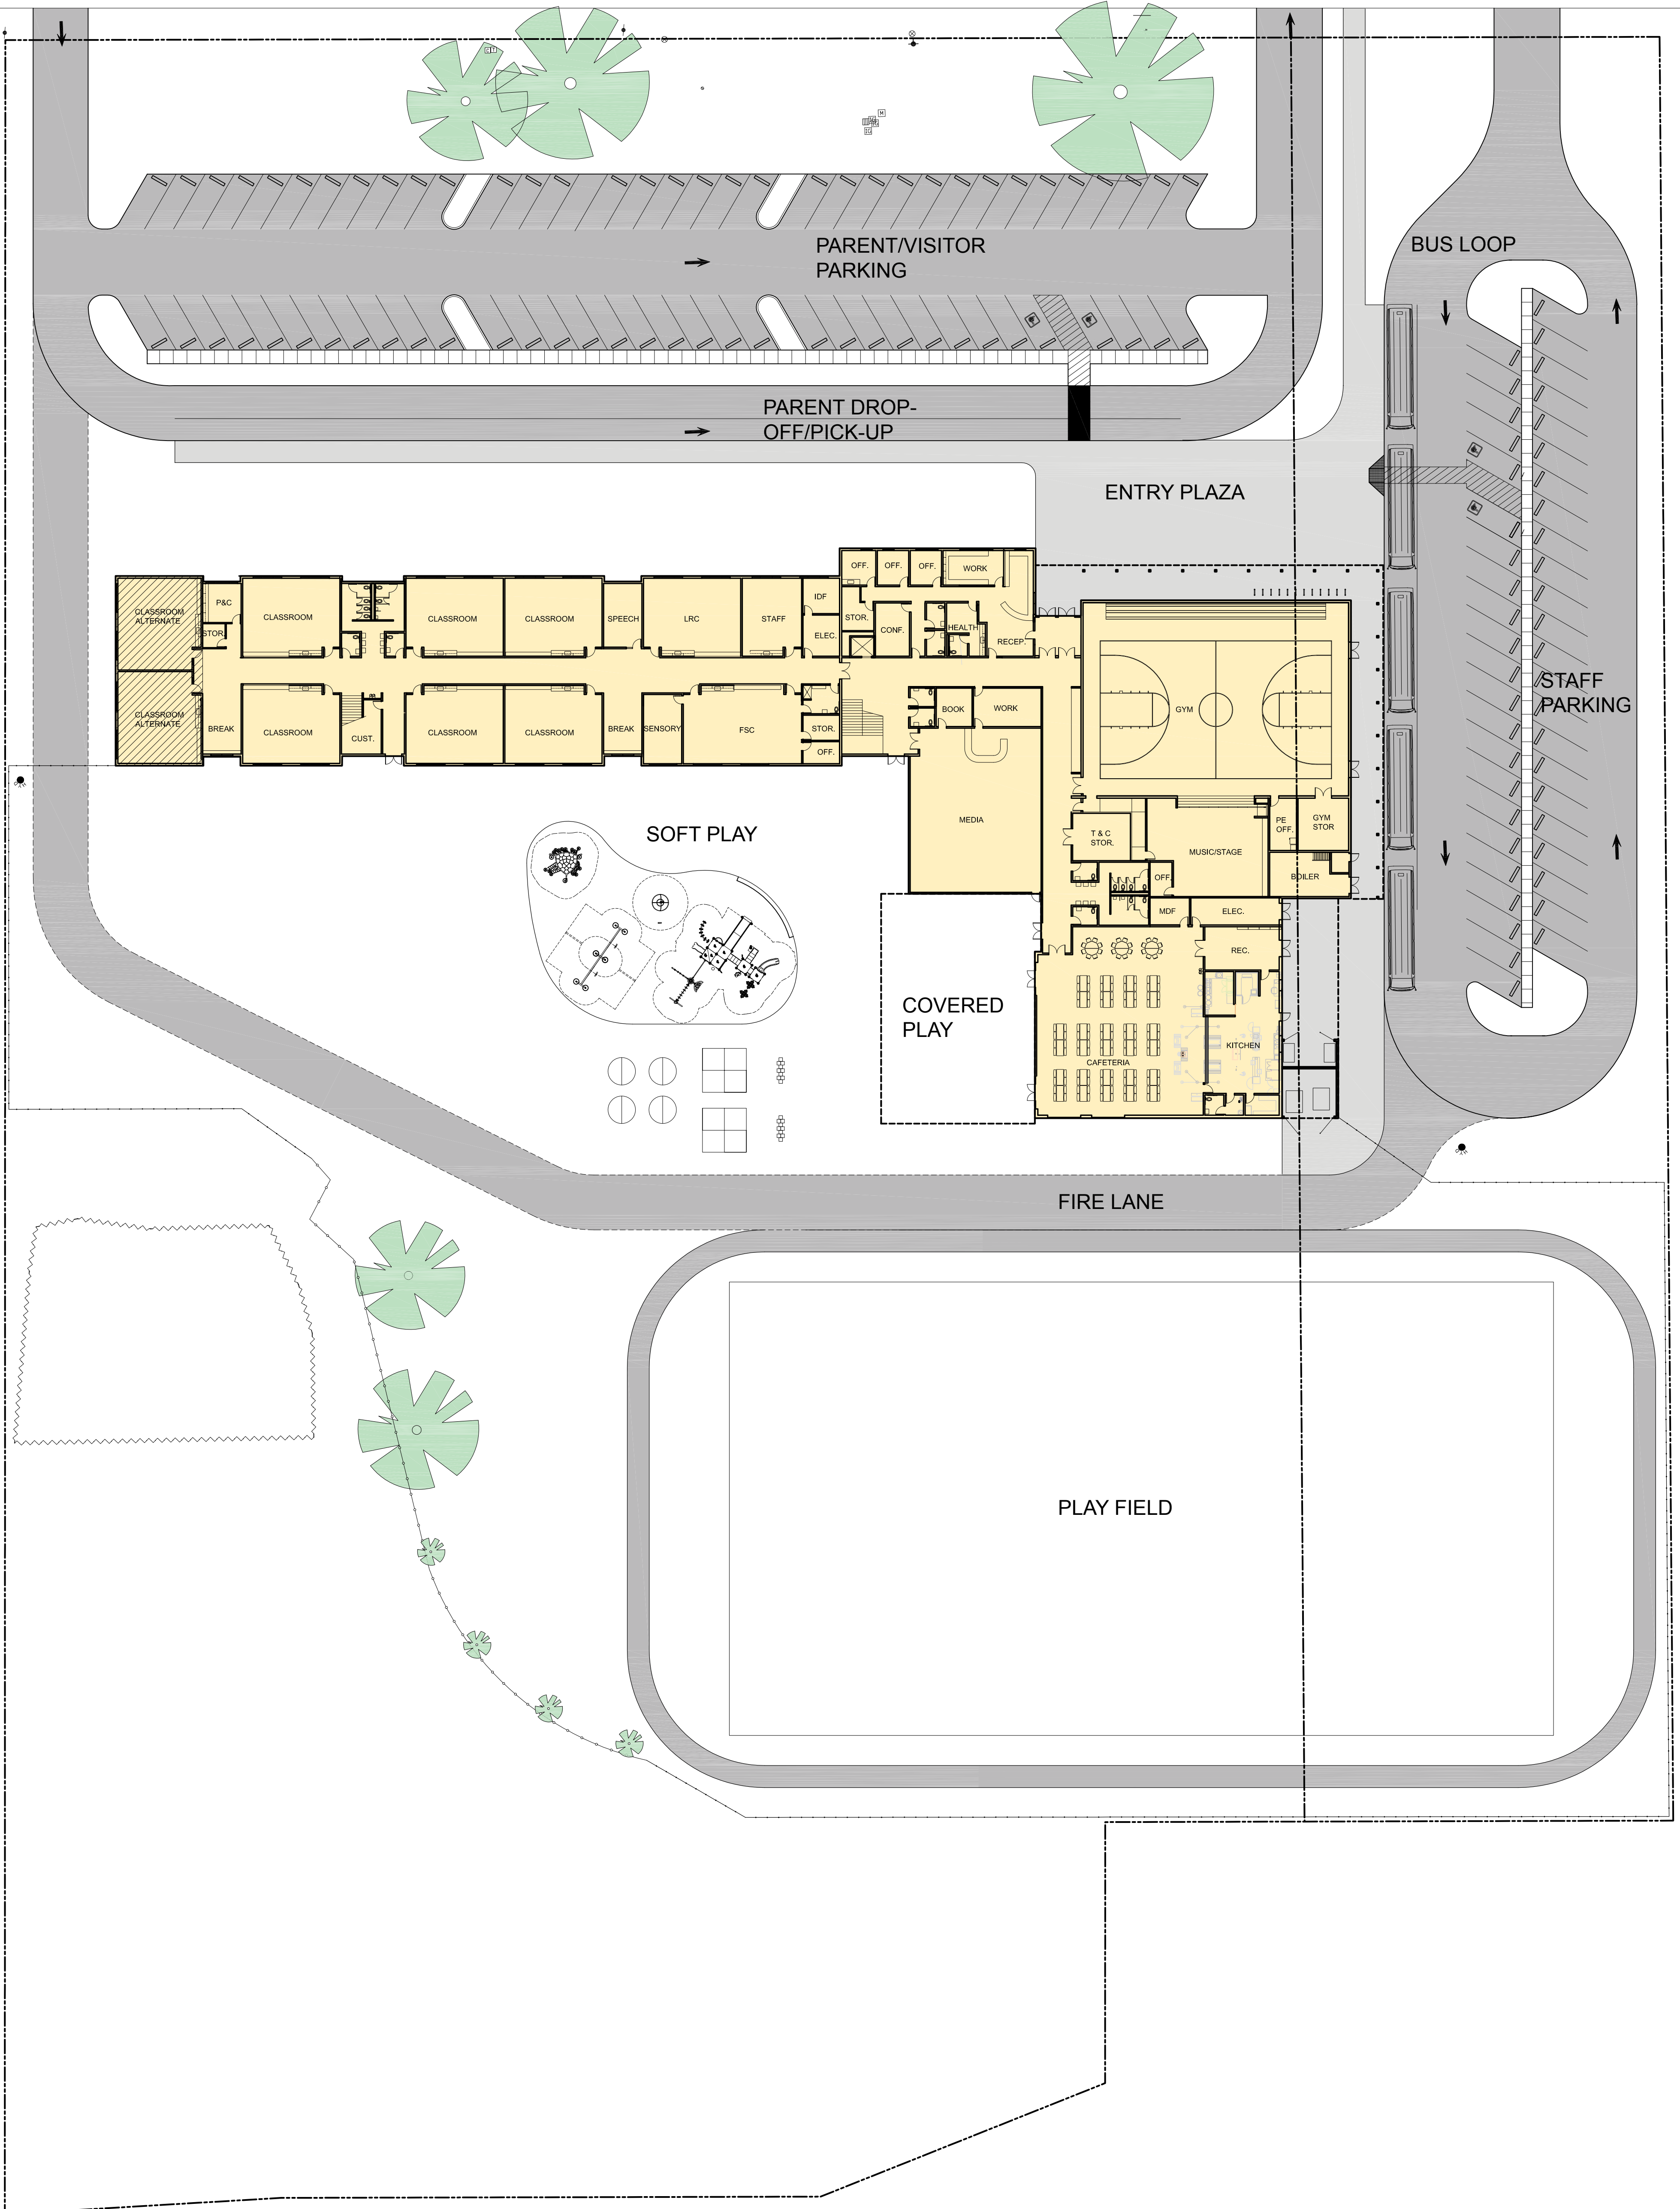

OAK GROVE ELEMENTARY SCHOOL

1500 NW OAK GROVE DRIVE, ALBANY OR 97321

OAK GROVE DRIVE

LEGEND

- NEW CONSTRUCTION
- BID ALTERNATE

NEW BUILDING STUDY

11.06.17

0 30 60 120 FT