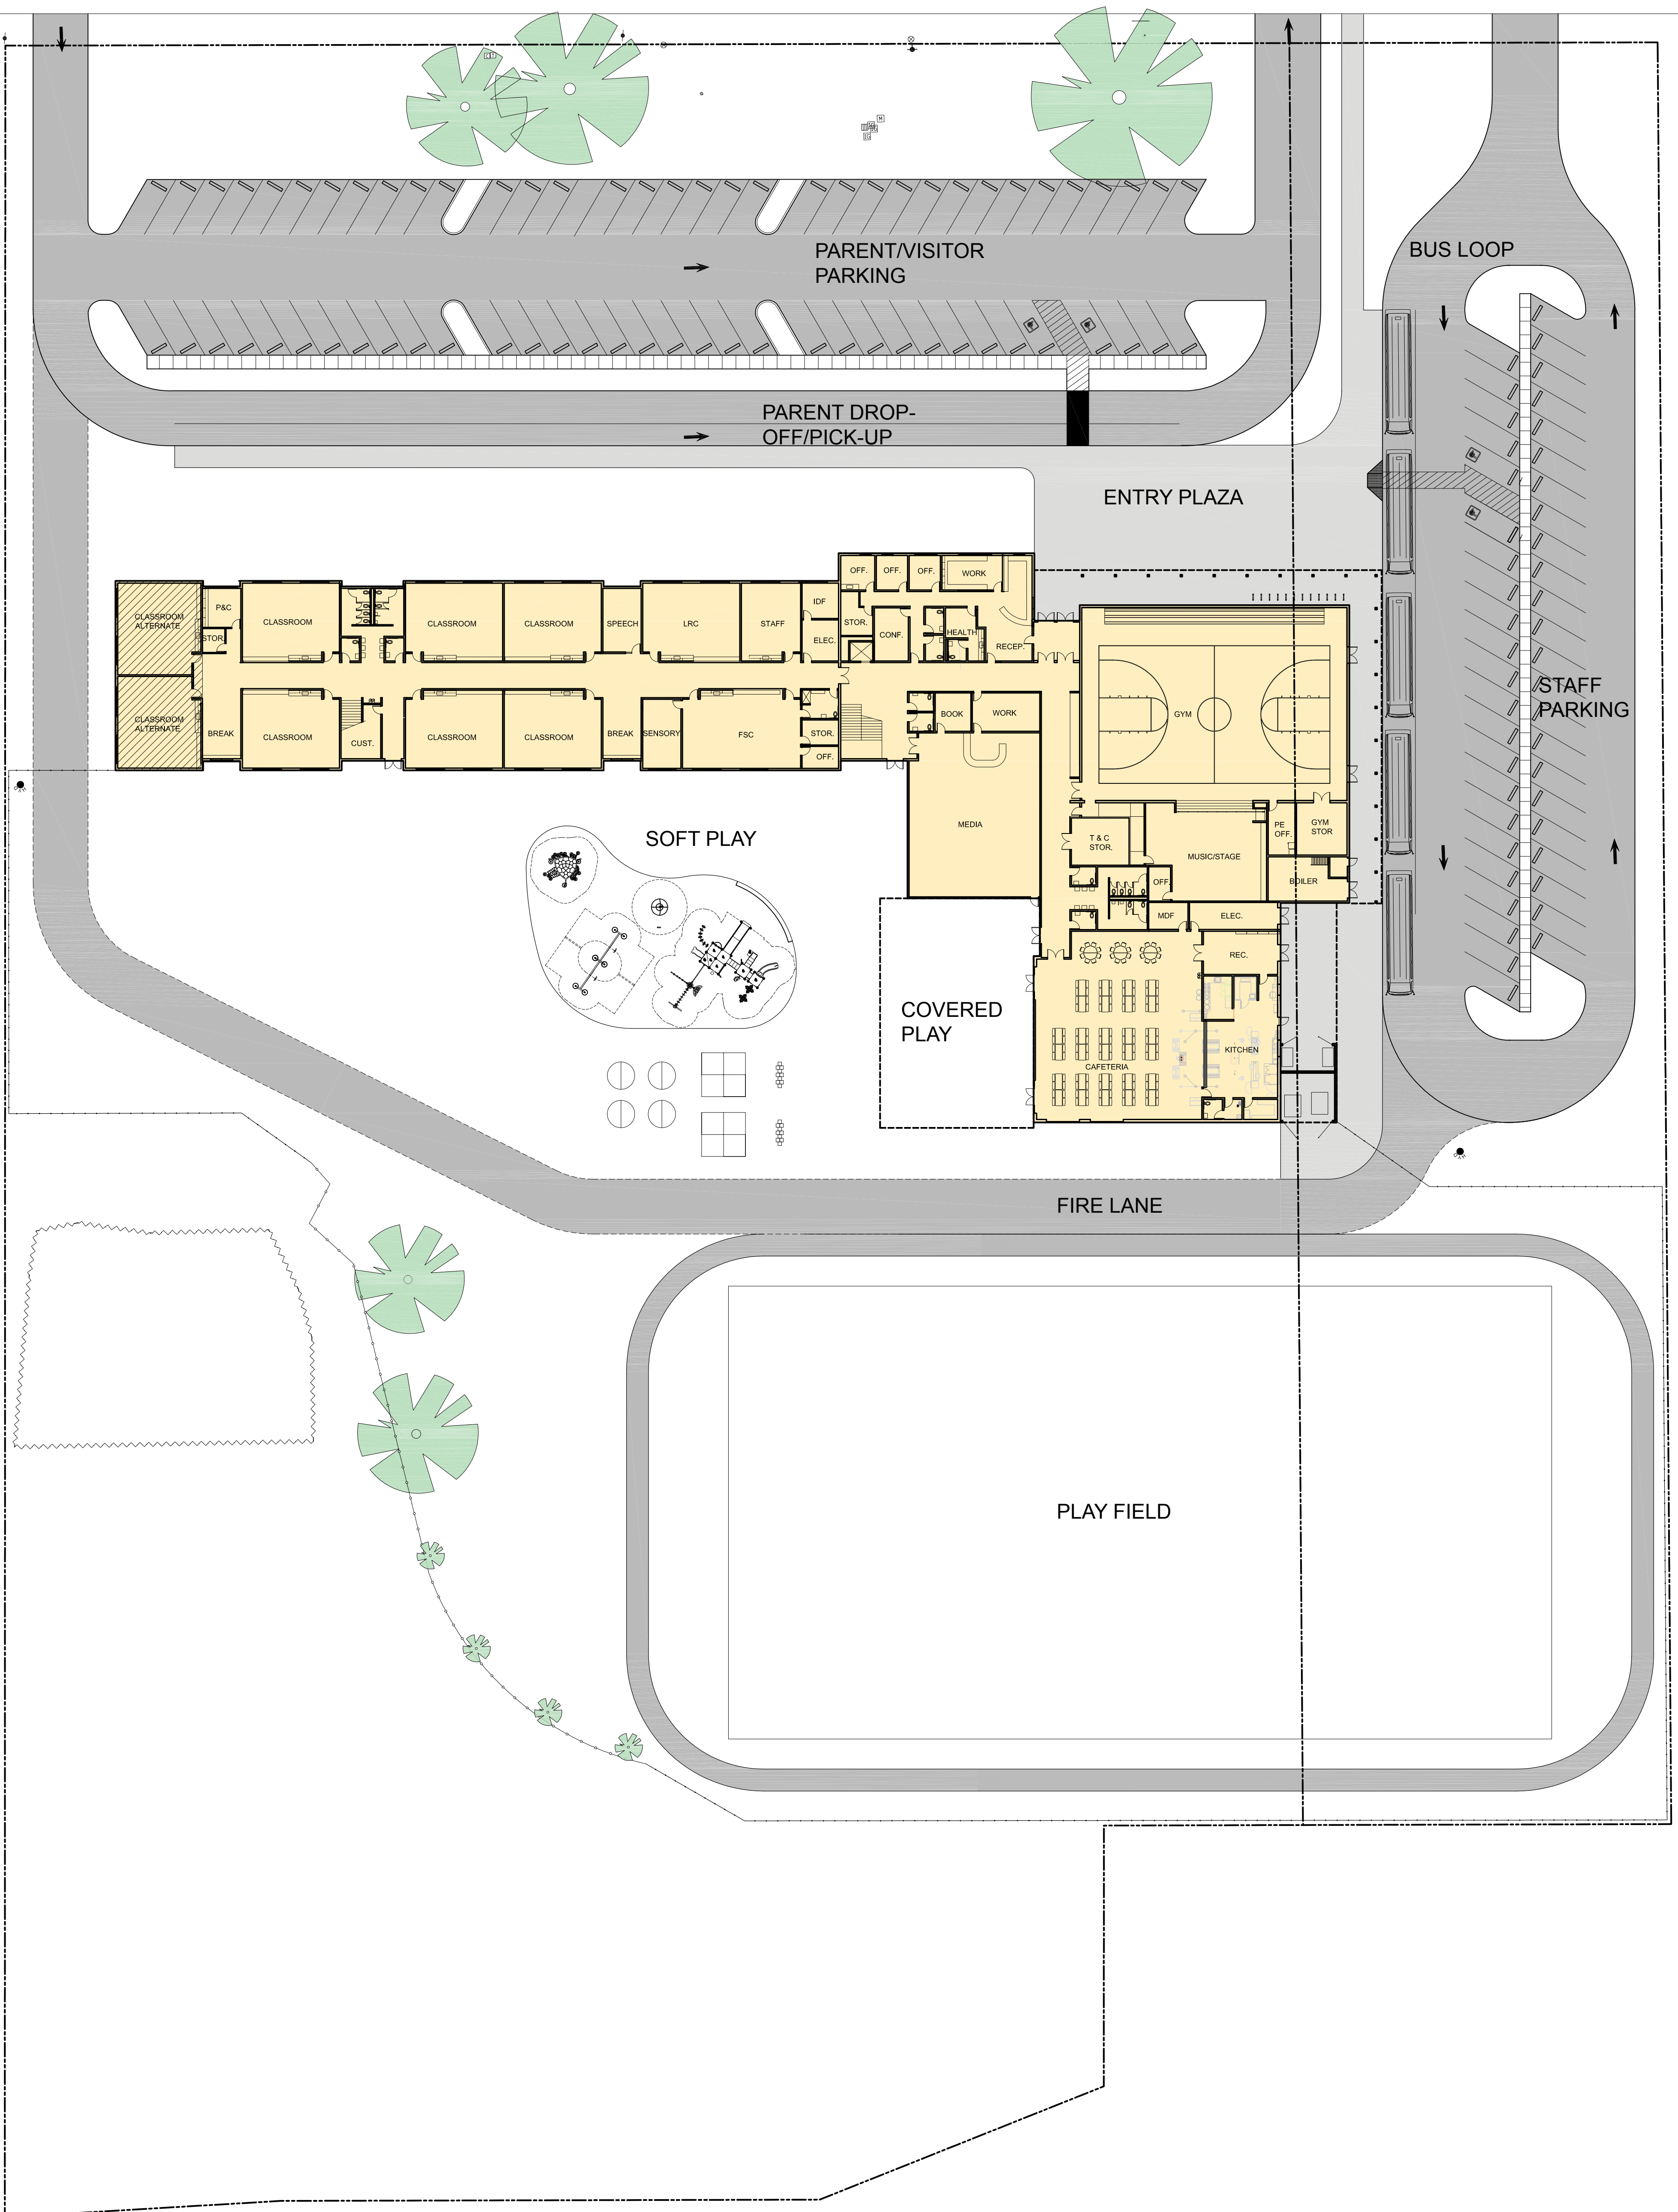

OAK GROVE ELEMENTARY SCHOOL

1500 NW OAK GROVE DRIVE, ALBANY OR 97321

OAK GROVE DRIVE

LEGEND

- NEW CONSTRUCTION
- BID ALTERNATE

NEW BUILDING STUDY

11.06.17

0 30 60 120 FT